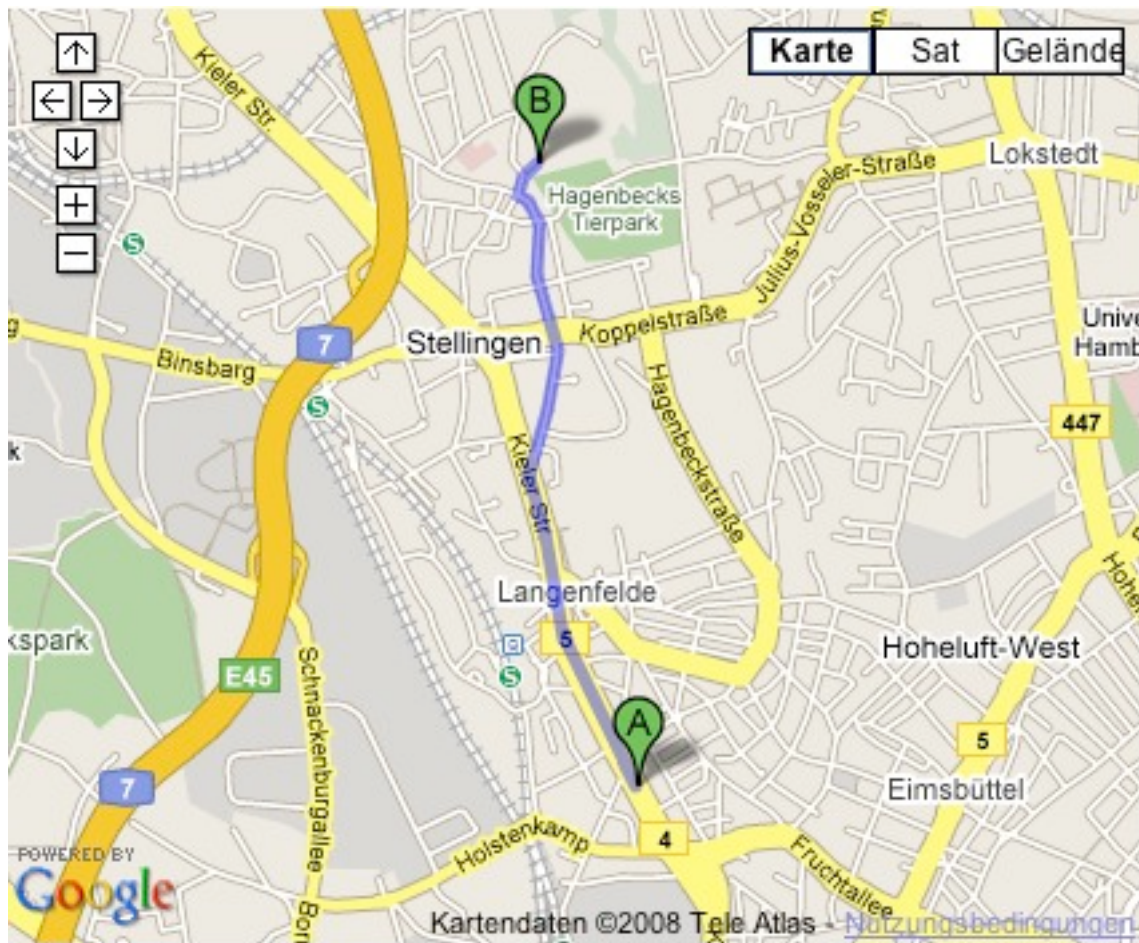

EAMT' 08, 22-23 September University of Hamburg, Dept. Of Computer Science
How to reach the Conference Venue

A = Your hotel

B = Conference Venue

By Bus: Take the bus 183 or 283 until “Eidelsteter Platz”. Take then, bus 181 or 281 until station “Informatikum”. For details see bus plans. Buy a ticket “Großbereich Hamburg”, **2,50** Euros, in the first bus. **You don't have to buy another ticket for the second bus.** You don't have to insert ticket in any machine. Just keep it.

Walking : follow the blue line. It will take approx. 35 minutes