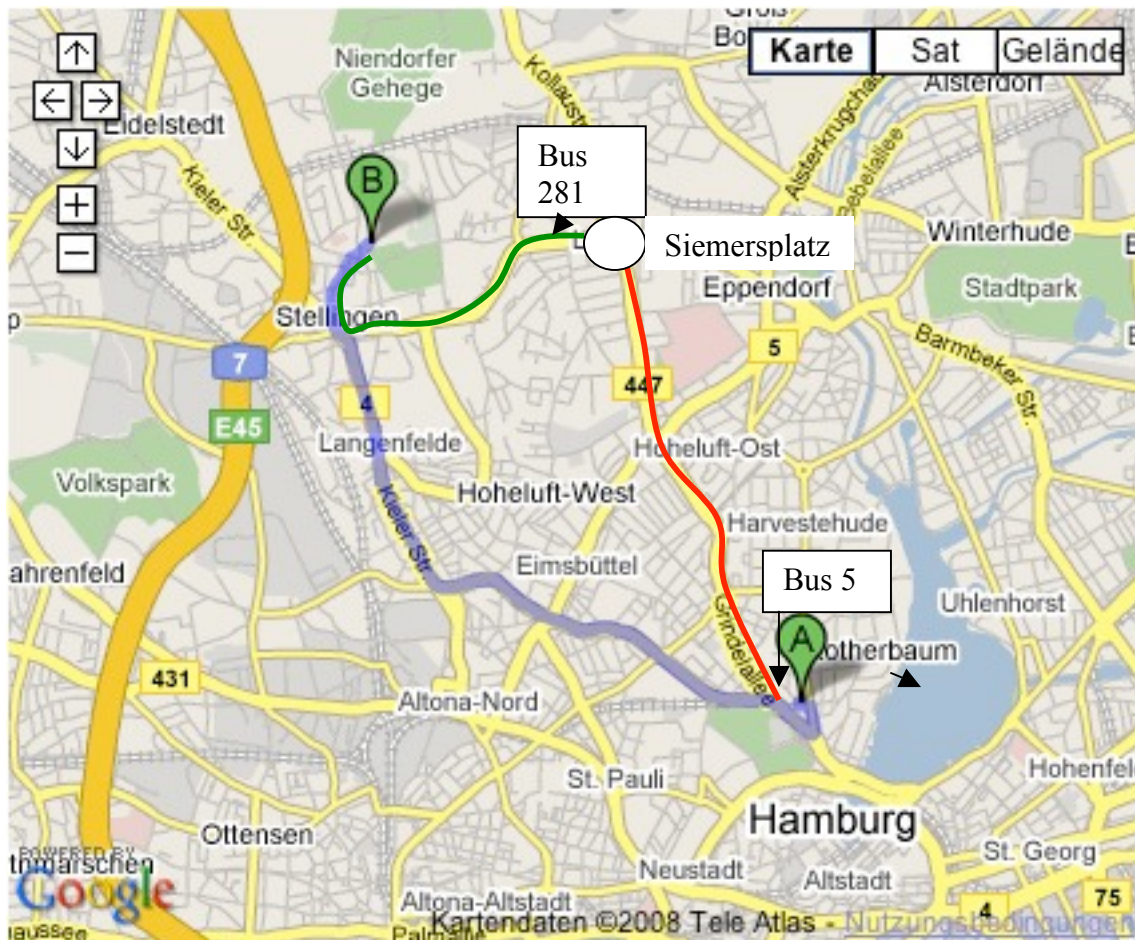

**EAMT' 08, 22-23 September University of Hamburg, Dept. Of Computer Science
How to reach the Conference Venue**

A = Your hotel
B = Conference Venue

By Bus: Near your hotel, on the main street there is Bus no. 5. Take it in direction “Nedderfeld” up to the station “Siemersplatz” (red line). Get out the bus, turn immediately to the left, cross the street, then immediately to the right and cross again the street. You should be now just in front of a bakery “Kamps”. From there take bus “281” until station “Informatikum”(green line). Buy a ticket “Großbereich Hamburg”, **2,50** Euros, in the first bus. **You don't have to buy another ticket for the second bus.** You don't have to insert ticket in any machine. Just keep it.

By car: Follow the Blue line, and then the detailed map, see additional plan of the neighbourhood . When you enter the campus turn immediately to the right. Parking places are for free.